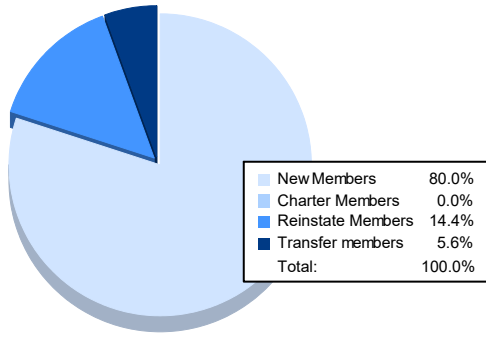

Year	New Clubs	Dropped Clubs	Gain/ Loss Clubs	New Members	Charter Members	Reinstate Members	Transfer Members	Total Member Added	Total Members Dropped	Gain/ Loss Members
2017-2018	0	1	-1	64	0	1	3	68	135	-67
2018-2019	0	2	-2	83	0	3	2	88	103	-15
2019-2020	0	1	-1	57	0	1	3	61	121	-60
2020-2021	0	0	0	64	0	11	6	81	125	-44
2021-2022	0	5	-5	72	0	13	5	90	139	-49
<b>Average</b>	<b>0</b>	<b>2</b>	<b>-2</b>	<b>68</b>	<b>0</b>	<b>6</b>	<b>4</b>	<b>78</b>	<b>125</b>	<b>-47</b>

### Membership Composition June 2022 Cumulative