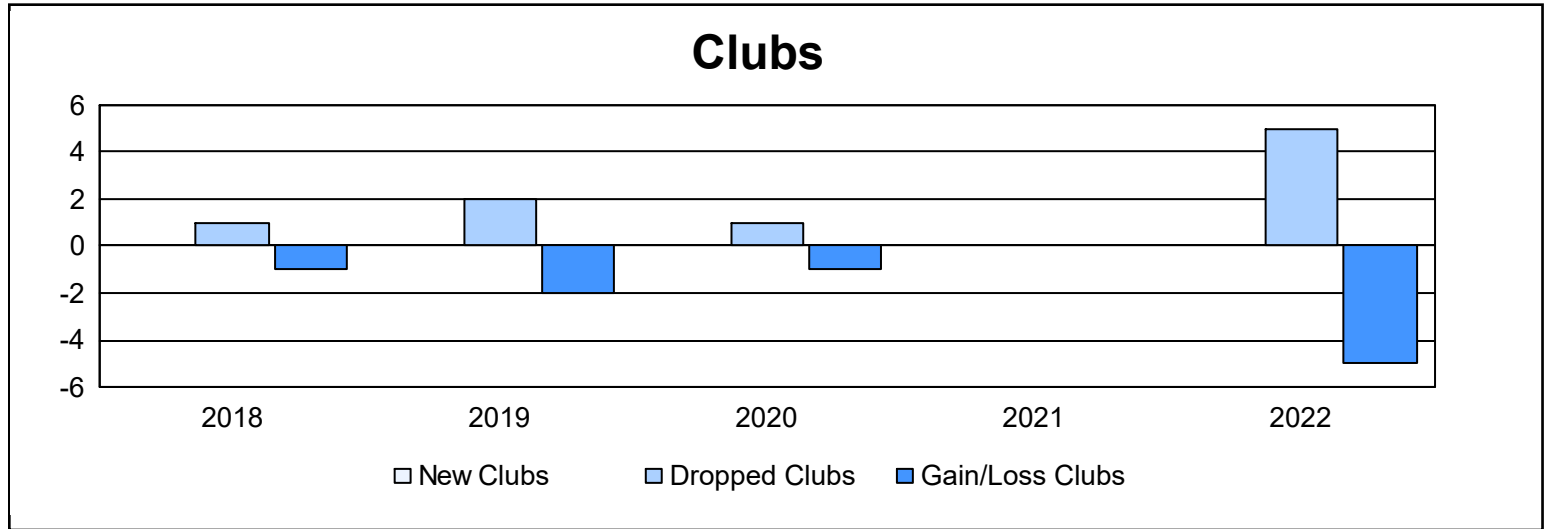

Year	New Clubs	Dropped Clubs	Gain/ Loss Clubs	New Members	Charter Members	Reinstate Members	Transfer Members	Total Member Added	Total Members Dropped	Gain/ Loss Members
2017-2018	0	1	-1	64	0	1	3	68	135	-67
2018-2019	0	2	-2	83	0	3	2	88	103	-15
2019-2020	0	1	-1	57	0	1	3	61	121	-60
2020-2021	0	0	0	64	0	11	6	81	125	-44
2021-2022	0	5	-5	72	0	13	5	90	139	-49
<b>Average</b>	<b>0</b>	<b>2</b>	<b>-2</b>	<b>68</b>	<b>0</b>	<b>6</b>	<b>4</b>	<b>78</b>	<b>125</b>	<b>-47</b>

### Membership Composition June 2022 Cumulative