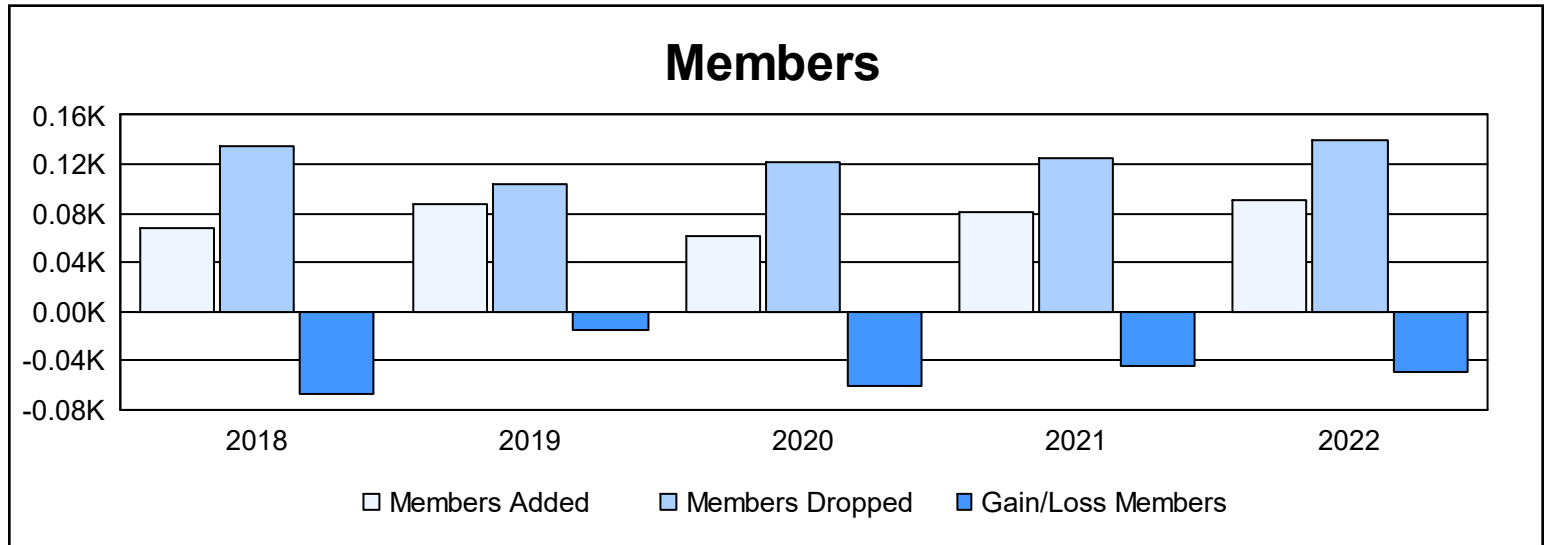

Year	New Clubs	Dropped Clubs	Gain/ Loss Clubs	New Members	Charter Members	Reinstate Members	Transfer Members	Total Member Added	Total Members Dropped	Gain/ Loss Members
2017-2018	0	1	-1	64	0	1	3	68	135	-67
2018-2019	0	2	-2	83	0	3	2	88	103	-15
2019-2020	0	1	-1	57	0	1	3	61	121	-60
2020-2021	0	0	0	64	0	11	6	81	125	-44
2021-2022	0	5	-5	72	0	13	5	90	139	-49
<b>Average</b>	<b>0</b>	<b>2</b>	<b>-2</b>	<b>68</b>	<b>0</b>	<b>6</b>	<b>4</b>	<b>78</b>	<b>125</b>	<b>-47</b>

### Membership Composition June 2022 Cumulative